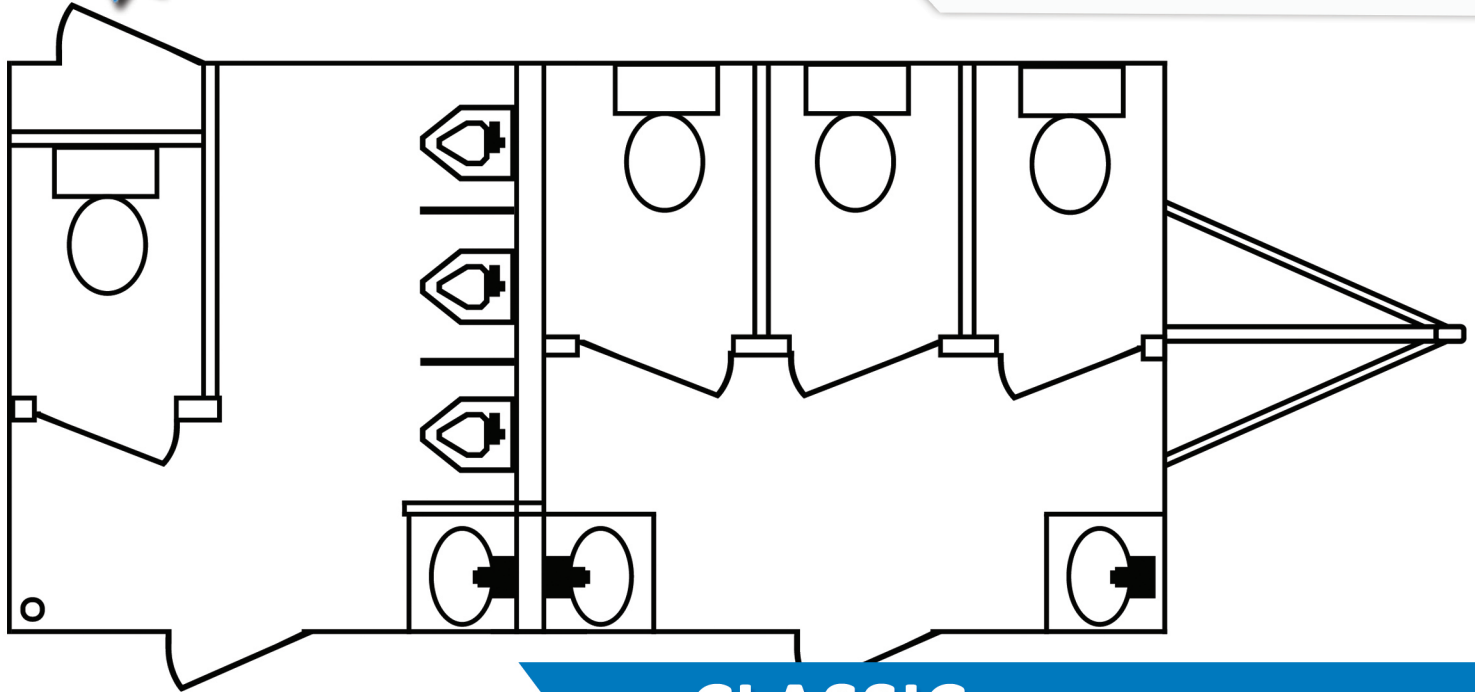

BLUE RIBBON RESTROOM TRAILERS

Put Your Event in First Place!

877-444-4274

Get a Quote Today!

www.blueribbonrestrooms.com

CLASSIC Restroom Trailer

Additional Services

Generators provided for small additional fee. We use a high quality Honda Whisper Generator (EU6500is).

VIP package is available for each trailer for an additional charge.

This includes fresh cut flowers, rolled towels in a basket, individually wrapped mints, lotion, feminine products, and topiaries for outside of the trailer.

Attendants available hourly upon request but not mandatory for an additional fee.

Our attendants are well mannered and professionally uniformed. Our attendants maintain the cleanliness, supplies, and operations of the restroom trailer through-out your event.

Supply Water: Water can be supplied when a water spigot is not available on site. Water, tank, & pump.

Tank size – dependent on size of trailer.

Pump – Shurflo pump 115 volt

BLUE RIBBON RESTROOM TRAILERS

Put Your Event in First Place!

Use your smartphone or tablet to visit our website